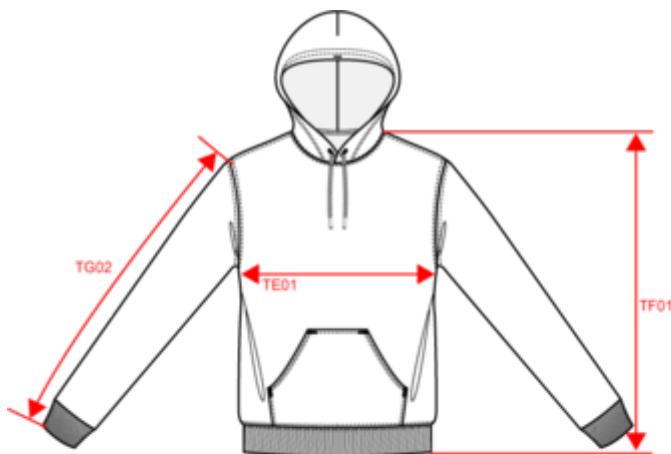

## Dimensioni

Measurements in cm	XS	S	M	L	XL	XXL
TE01 - 1/2 chest width at 1.5cm below armhole	45.00	48.00	51.00	54.00	57.00	60.00
TF01 - Total height from HSP	62.00	64.00	66.00	68.00	70.00	72.00
TG02 - Long sleeve length	59.00	60.00	61.00	62.00	63.00	64.00